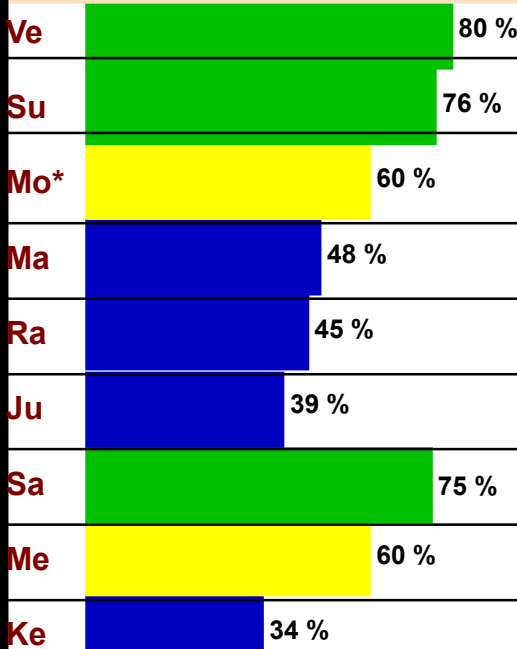

Name : P.Venkatachalam
Age : 65 Y, 1 M, 19 D
Date : 04-06-1959
Rectified Time : 02:00:50 PM
Birth Place : Ayyampalayam, Trichy
Rasi : Aries
Star : Bharani (4)
Lagna : Virgo, 15° 13' 41"

Ven Dasa 03/12/1939 to 03/12/1959

Planet	Start	End
Ven	03/12/1939	03/04/1943
Sun	03/04/1943	02/04/1944
Moo	02/04/1944	02/12/1945
Mar	02/12/1945	01/02/1947
Rah	01/02/1947	31/01/1950
Jup	31/01/1950	01/10/1952
Sa	01/10/1952	01/12/1955
Mer	01/12/1955	01/10/1958
Ket	01/10/1958	03/12/1959

9 Planet Positions

Planet (Source Bhavas)	Effective Links
Su (8)+	1,10
Mo*(1)#	2,4,12
Ma (8)#+	2,4,8,12
Me (3,11)#	2,4,12
Ju (1,3,5,7,9) ^	1,3,5,7,9,11
Ve (2,4,12)	2,4,6,10,12
Sa (7)#	6,10
Ra (11)	1,7,11
Ke (6,10)	1,3,5,7,9

+ - These planets Do not have any planets in their Star Lords and Sub Lords.
# - Sub. Sub Lord $ - Located house
Mo* -Based on Current Dasa Bhukti. So this is not Constant

Dasa Balance : Ve 00Y, 05M, 29D

Current Dasa : Sa, Ven, Moo, Sa

Outer Life

Official (Material)