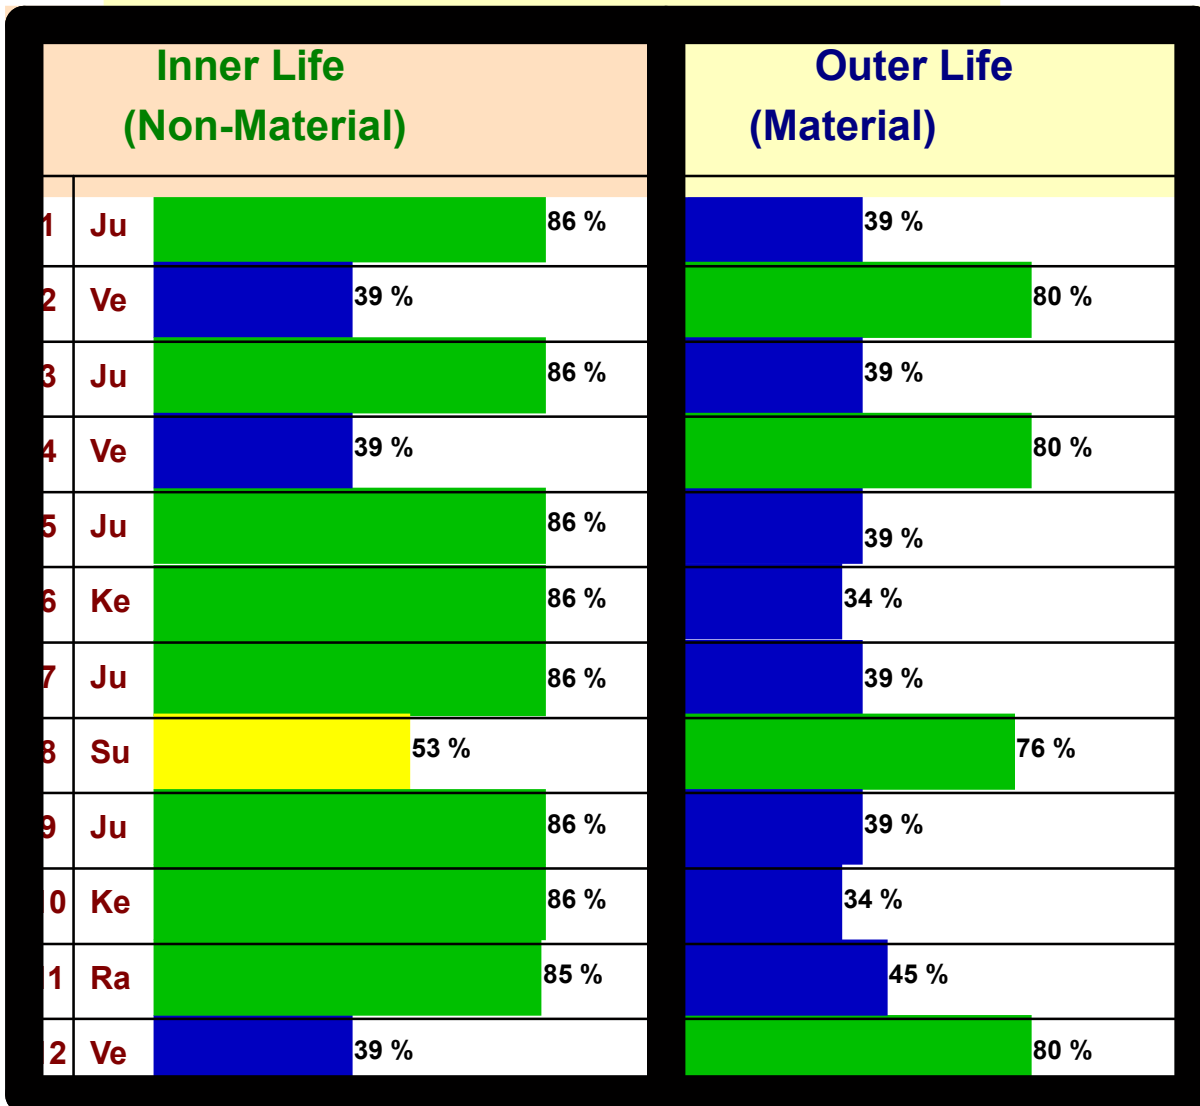

**Bhava Links**

Cu	(A) Cu Sub Lord	Star.Lord of (A)	Sub.Lord of (A)	Effective Links
1	Ju(1,3,5,7,9)	Ju(1,3,5,7,9)	Ra(11)	1,3,5,7,9,11
2	Ve(2,4,12)	Sa(7)	Sa(7)	2,4,6,10,12
3	Ju(1,3,5,7,9)^	Ju(1,3,5,7,9)	Ra(11)	1,3,5,7,9,11
4	Ve(2,4,12)	Sa(7)	Sa(7)	2,4,6,10,12
5	Ju(1,3,5,7,9)^	Ju(1,3,5,7,9)	Ra(11)	1,3,5,7,9,11
6	Ke(6,10)	Sa(7)	Ju(1,3,5,7,9)	1,3,5,7,9
7	Ju(1,3,5,7,9)^	Ju(1,3,5,7,9)	Ra(11)	1,3,5,7,9,11
8	Su(8)+	Mo(1)	Ke(6,10)	1,10
9	Ju(1,3,5,7,9)^	Ju(1,3,5,7,9)	Ra(11)	1,3,5,7,9,11
10	Ke(6,10)	Sa(7)	Ju(1,3,5,7,9)	1,3,5,7,9
11	Ra(11)	Mo(1)	Sa(7)	1,7,11
12	Ve(2,4,12)	Sa(7)	Sa(7)	2,4,6,10,12

+ - These planets Do not have any planets in their Star Lords and Sub Lords.

# - Sub. Sub Lord      \$ - Located house

Mo\* -Based on Current Dasa Bhukti. So this is not Constant

**Current Dasa** : Sa, Ven, Moo, Sa

**Dasa Balance** : Ve 00Y, 05M, 29D

**12 Bhava CSL Potential (FATE)**