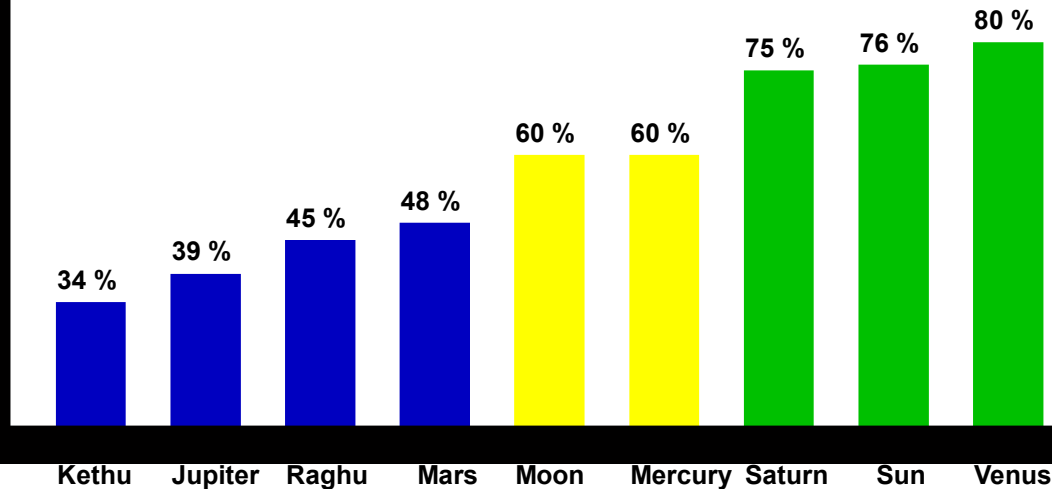

Name : P.Venkatachalam
Age : 65 Y, 1 M, 19 D
Date : 04-06-1959
Rectified Time : 02:00:50 PM
Birth Place : Ayyampalayam, Trichy

Current Dasa Bhukti

	Start	End
Sa Dasa	03/12/2016 From	03/12/2035 End
Ven Bhukti	23/09/2023 From	22/11/2026 End
Sun Bhukti	22/11/2026 From	04/11/2027 End
Moo Bhukti	04/11/2027 From	04/06/2029 End

Dasa Balance @ Birth : Ve 00Y, 05M, 29D

Outer Life (Material)

Logical Life

Planet Strength (Based on Dasa Bhukti) for Economic Growth, Profession, Property, Investment, Responsibility, Status, Self-Control and Official Life