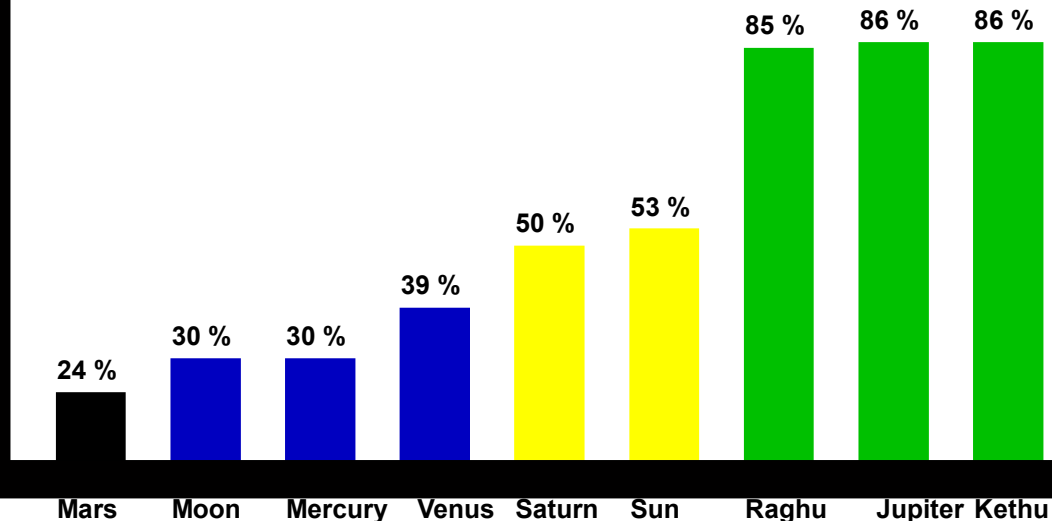

Inner Life (Non-Material)

Sentimental Life

Planet Strength (Based on Dasa Bhukti) for Education, Happiness, Marriage Life, Health, Public Relationship, Enjoyment, Charity Thinking, Enjoyable Expenses Soul related Personal Life